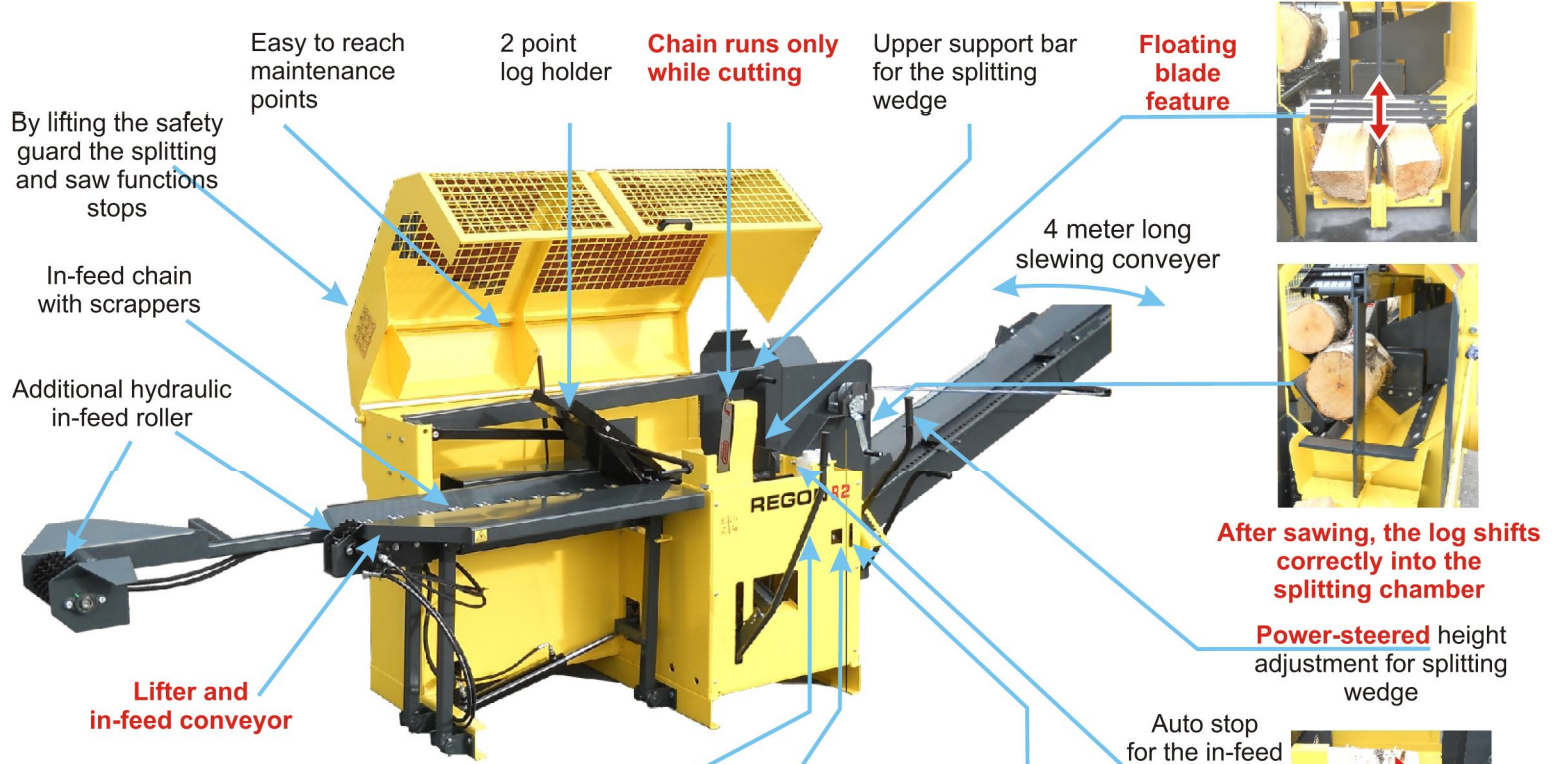

REGON R2 ALL YOU CAN EXPECT FROM A FIREWOOD PROCESSOR

	MODELS:	
	PTO	EL
Power source	480 rpm	11 kW, 25A slow
Max length – diam.	36 cm / 50 cm	36 cm / 50 cm
Outfeed conveyer	4 m	4 m
Splitting blade	2/4, opt. 2/6, 2/8	2/4, opt. 2/6, 2/8
Bar and chain	18"/0,325"/1,5/72 links	18"/0,325"/1,5/72 links
Weight	720 kg	785 kg